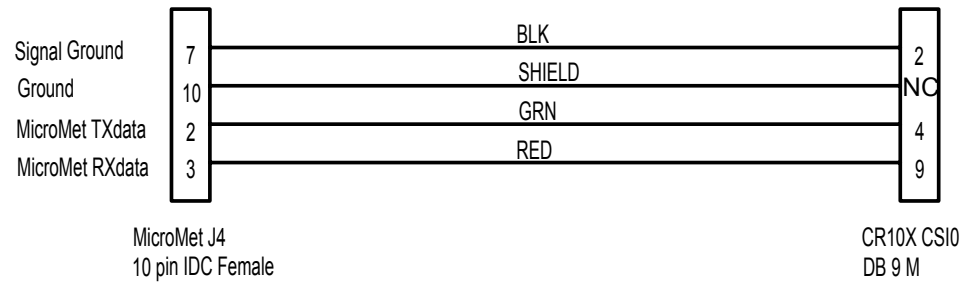

Cable, 4 cond. 22 ga, stranded
24.0 inches

Special version for Scan sites is 72 inches long

Micro Specialties
Wasilla, Alaska

MicroMet
Cable, CR10X to MicroMet

Date: 2004/9/15	Size: A	Scale:	File: Cable
--------------------	------------	--------	----------------