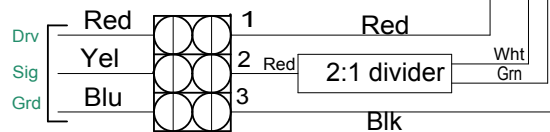

RmYoung Anemometer

Wind Direction

Wind Speed

Air Temperature
YSI 44211

Solar Radiation

Spare

1N4733

BARO

Precip Xducer

Barrier Strip
26 positions
(Met Tower Box)

Met Box Cable
Belden 8112
12 pair + 1, shielded, 24 ga.

- Note 1: Items in () are for older model sensors
- Note 2: Wire Functions are printed Green
- Note 3: Sensor Labels are printed Coral
- Note 4: Wire-point changes are printed RED