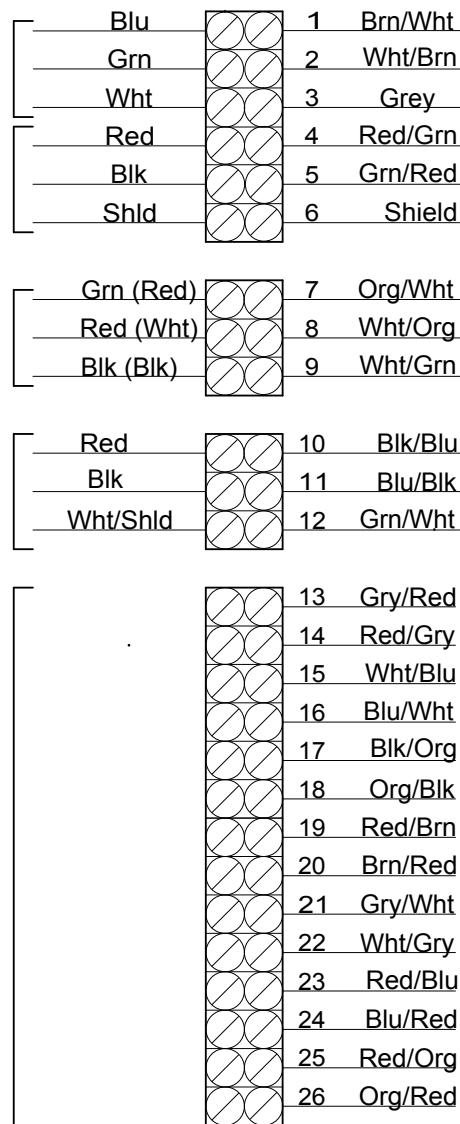

RmYoung Anemometer

Wind Direction

Wind Speed

Air Temperature
YSI 44211

Solar Radiation

Spare

1N4733

BARO

Precip Xducer

Barrier Strip
26 positions
(Met Tower Box)

Met Box Cable
Belden 8112
12 pair + 1, shielded, 24 ga.

- Note 1: Items in () are for older model sensors
- Note 2: Wire Functions are printed Green
- Note 3: Sensor Labels are printed Coral
- Note 4: Wire-point changes are printed RED