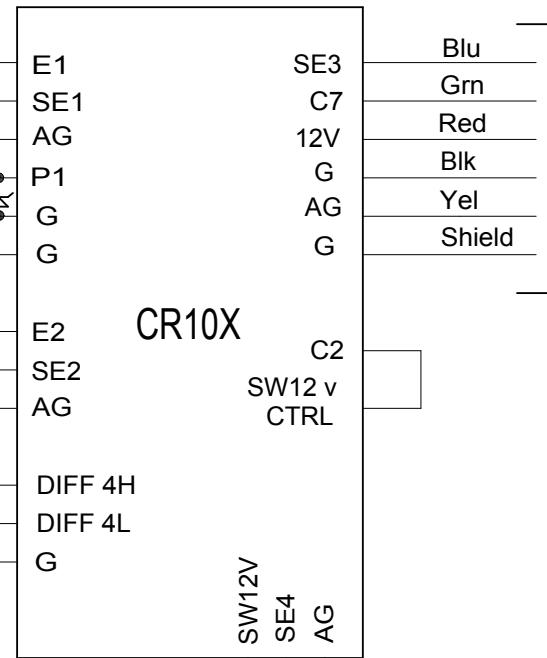

RmYoung Anemometer

Wind Direction

Wind Speed

Air Temperature
YSI 44211

Solar Radiation

Spare

1N4733

BARO

Precip Xducer

Barrier Strip
26 positions
(Met Tower Box)

Met Box Cable
Belden 8112
12 pair + 1, shielded, 24 ga.

- Note 1: Items in () are for older model sensors
- Note 2: Wire Functions are printed Green
- Note 3: Sensor Labels are printed Coral
- Note 4: Wire-point changes are printed RED

Notes:
CR10X program: 532.5
AMBCS ID: 1640
Mag heading to AMBCS: 268 deg

Micro Specialties, Inc.

Wasilla, Alaska

Sensor Wiring Detail,
Strawberry Reef

Date: 7/02/2008	Size: A	Scale:	File:
--------------------	------------	--------	-------