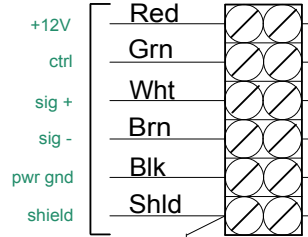

**Air Temperature
YSI 44211**

1 Brn/Wht
2 Wht/Brn
3 Grey

E1
SE5
AG

SW12v
SE3

Snow Xducer

Snow Depth

4 Red/Grn
5 Grn/Red
6 Org/Wht
7 Wht/Org
8 Blk/Blu
9 Shield

12V
C1
DIFF 1H
DIFF 1L
G
G

C2
SW12 v
CTRL

Solar Rad.

10 Grn/Wht
11 Wht/Grn
12 Blu/Blk

DIFF4H
DIFF4L
G

Tipping Bucket

13 Gry/Red
14 Red/Gry

C7
5V

**Snow Temperature
YSI 44211**

15 Wht/Blu
16 Blu/Wht
17 Blk/Org

E2
SE6
AG

CR10X

(Met Tower Box)
Barrier Strip
26 positions
Met Box Cable
Belden 8112
12 pair + 1, shielded, 24 ga.

- Note 1: Items in () are for older model sensors
- Note 2: Wire Functions are printed Green
- Note 3: Sensor Labels are printed Coral
- Note 4: Wire-point changes are printed RED